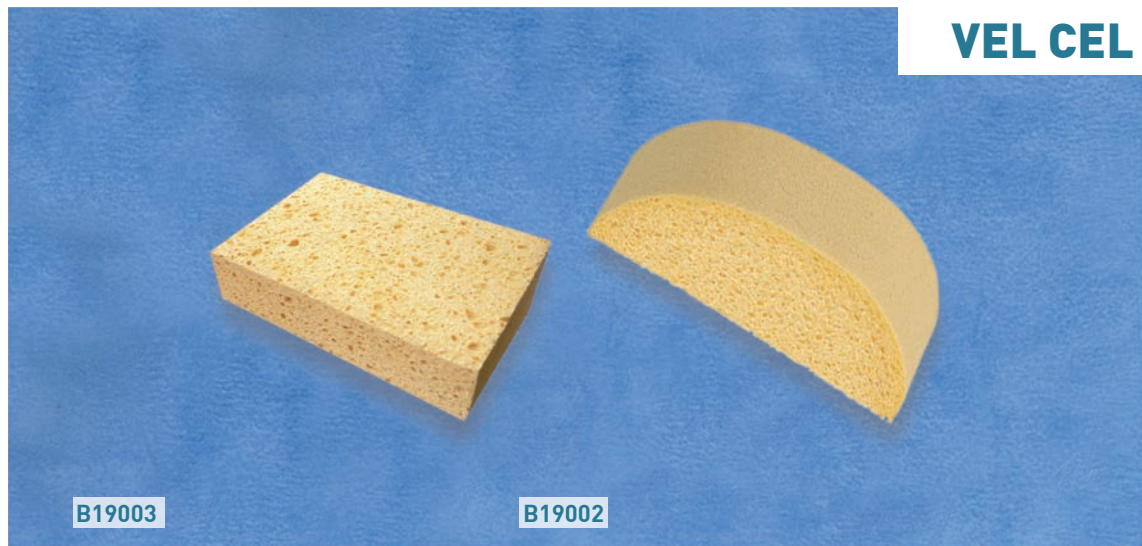

VEL CEL

SEA MATRIX

DEPTHS

B19003	Sundjer "Vel cel" celulozni 14x9x3.6
B19002	Sundjer "Vel cel" veliki
B55226	Sundjer "Sea Matrix- Caraibi" (prirodni morski sundjer)
B44116	Sundjer "Sea Matrix- Mediterranea" (prirodni morski sundjer)

B43120	Sundjer "Depths" mali
B40436	Valjak "Depths" 20 cm
B43130	Sundjer "Depths" veliki

100%

made in Italy