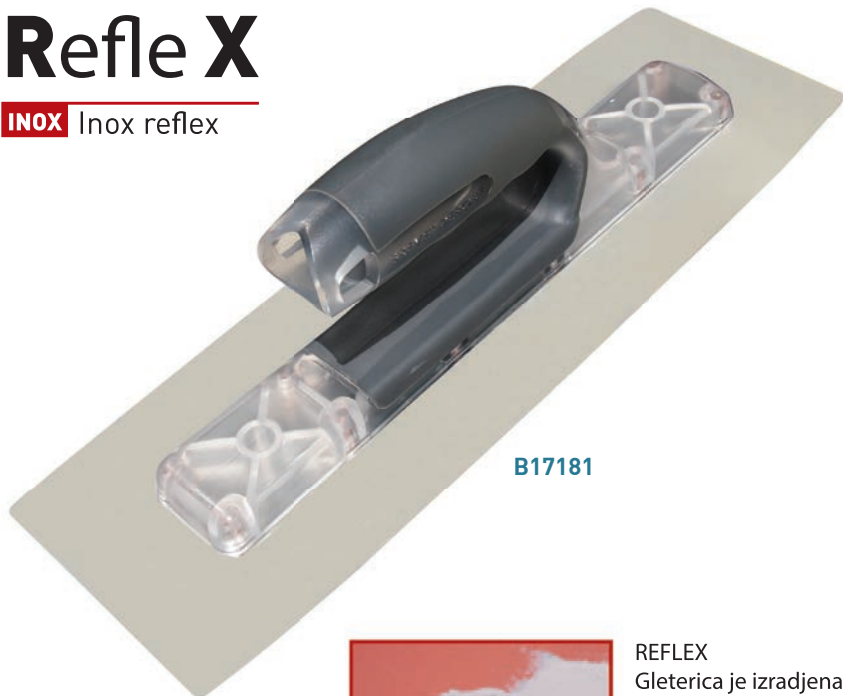

Refle X

INOX Inox reflex

B17181